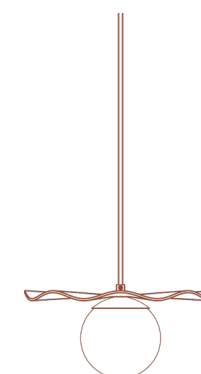

Availability	<b>Parasol, Magnolia &amp; Marguerite</b>
Material	<b>Aluminium Powdercoated + Glass</b>
Specifications	<b>E26 base LED, 120 volts, dimmable</b>
Bulb	<b>Tala mini Oval 3.8 Watt • 220 Lumens</b>
Warranty	<b>5 years</b>
Certification	

### Flora

**Parasol 11-LA00**  
Dia: 11"  
Mini Oval Bulb

**Magnolia 11-LA00**  
Dia: 11"  
Mini Oval Bulb

**Marguerite 11-LA00**  
Dia: 11" or 16"  
Glass Ball 5" or 6"

**Marguerite 11-LA40**  
Dia: 11" or 16"  
Glass Ball 5" or 6"