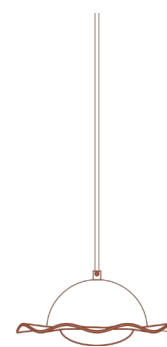

### Flora

**Parasol 11-LA00**  
Dia: 11"  
Ampoule Mini Oval

**Magnolia 11-LA00**  
Dia: 11"  
Ampoule Mini Oval

**Marguerite 11-LA00**  
Dia: 11" ou 16"  
Verre 5" ou 6"

**Marguerite 11-LA40**  
Dia: 11" ou 16"  
Verre 5" ou 6"

## The Collection

The **Flora Light pendant collection** is inspired by simple geometric forms with a subtle postmodern twist. These pendants can be arranged in a **bouquet style**, offering a **contemporary and elegant lighting solution**.

Availability	<b>Parasol, Magnolia &amp; Marguerite</b>
Material	<b>Aluminium Powdercoated + Glass</b>
Specifications	<b>E26 base LED, 120 volts, dimmable</b>
Bulb	<b>Tala mini Oval 3.8 Watt • 220 Lumens</b>
Warranty	<b>5 years</b>
Certification	

### Flora

**Parasol 11-LA00**  
Dia: 11"  
Mini Oval Bulb

**Magnolia 11-LA00**  
Dia: 11"  
Mini Oval Bulb

**Marguerite 11-LA00**  
Dia: 11" or 16"  
Glass Ball 5" or 6"

**Marguerite 11-LA40**  
Dia: 11" or 16"  
Glass Ball 5" or 6"