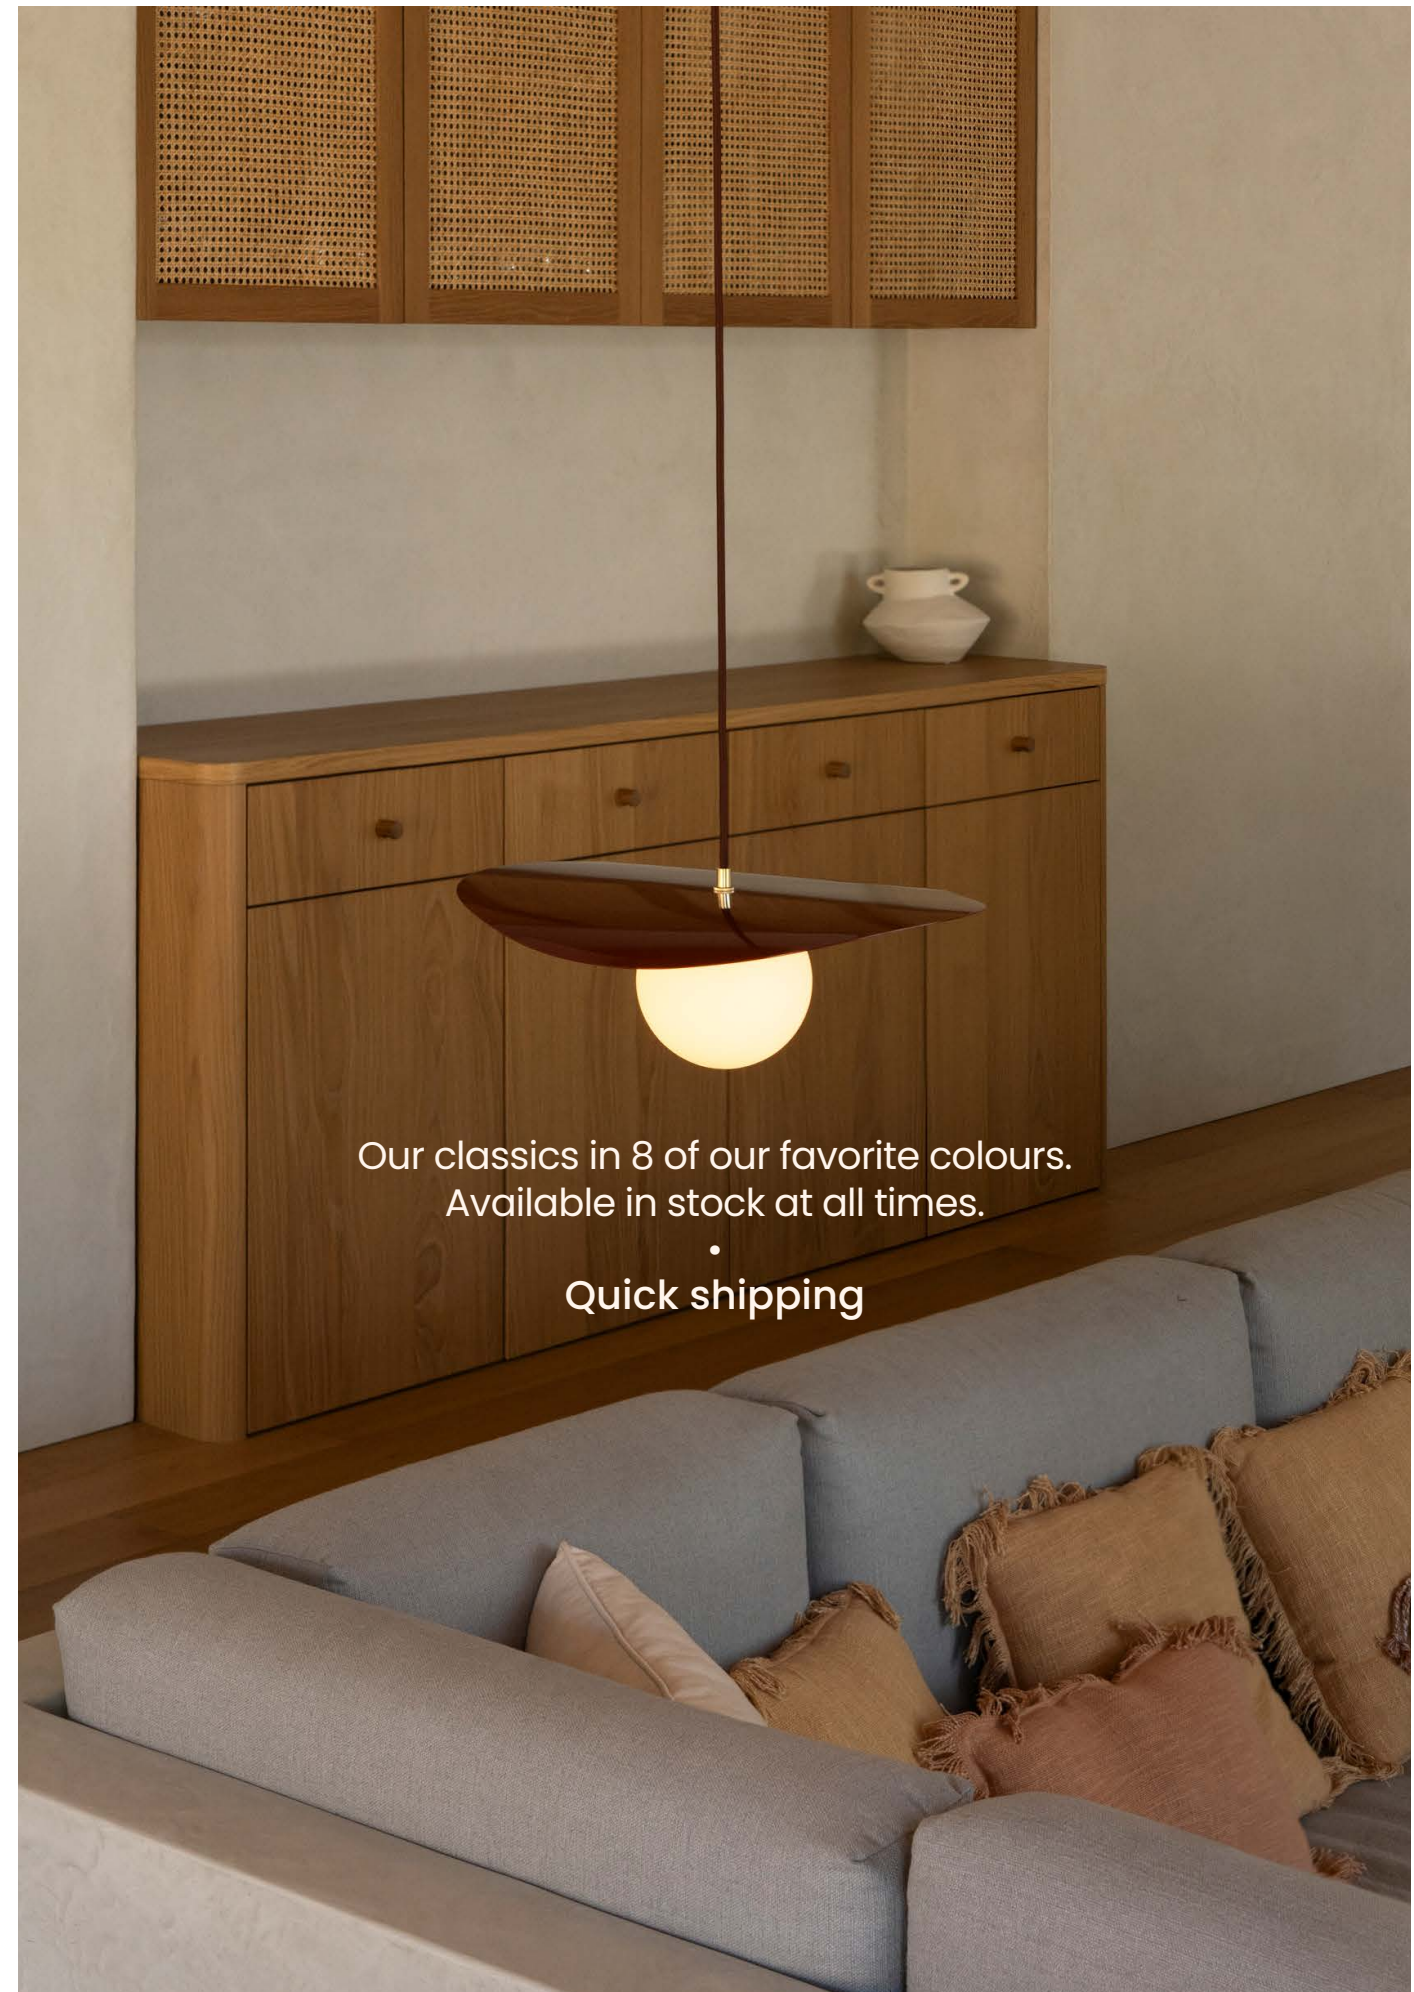

# Quickship Collection

S-Coquelicot 11-LA00  
Height: 4" Width: 11"

S-Danoise 0906-LA40  
Dia: 9"

S-Sopal 2406-LA00  
Height: 6" Width: 24"

S-Nopal 1205-LA40  
Height: 12" Width: 11"

Our classics in 8 of our favorite colours.  
Available in stock at all times.