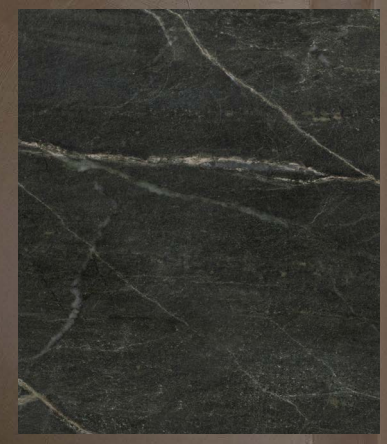

Rust  
O.RST

Marble Collection

New\*

New\*

Marble Nopal 1203-LA40  
Height: 12" Width: 11"

Marble Arch-S-LA40  
Height: 12" Width: 6"

Black Marble  
M.BLK

Cream Marble  
M.CRM