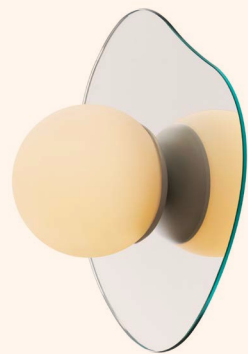

Quick shipping

Onyx Collection

New\*

Onyx Nopal 1205-LA40  
Height: 12" Width: 11"

New\*

Onyx Norvegienne 0705-LA00  
Height: 6" Width: 7"

Cream  
O.CRM

Amber  
O.AMB

Rust  
O.RST

Marble Collection

New\*

New\*

Marble Nopal 1203-LA40  
Height: 12" Width: 11"

Marble Arch-S-LA40  
Height: 12" Width: 6"

Black Marble  
M.BLK

Cream Marble  
M.CRM

Green Marble  
M.VRT

Chrome Collection

New\*

Chrome Nopal 1205-LA40  
Height: 12" Width: 11"

New\*

Chrome Arch S-1-LA40  
Width: 12" Width: 6"

Frosted Bronze  
BZG

Glossy Bronze  
BZL