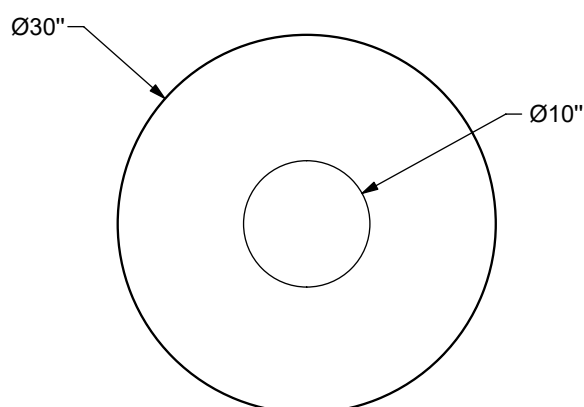

Dessous / Bottom