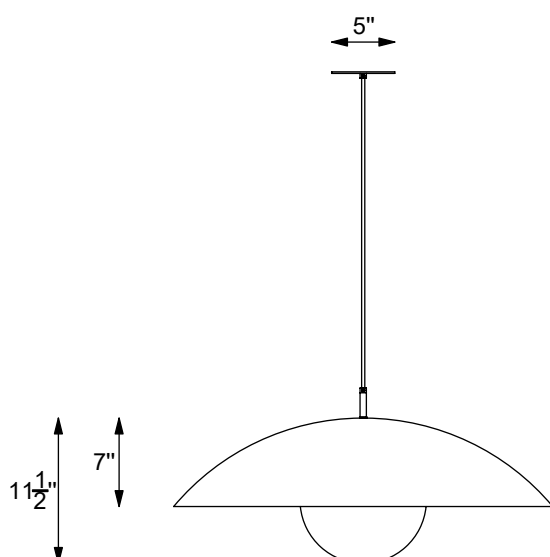

Danoise 3010-LA00

Type: Suspension/Pendant

Matériaux/Materials: Aluminium powder coat

Specifications: E26 base LED, 120 volts, dimmable

Poids/Weight: 10 lb.

Garantie/Warranty: 5 ans/years

Certification: US

Usage intérieur seulement/Indoor use only

Pour tous les fichiers 3D visitez le <https://a360.co/44b4oQP>

For 3D drawings of all products please visit <https://a360.co/44b4oQP>

Pour la matériauthèque, visitez le www.luminaireauthentik.com/couleurs-et-finis-luminaires/

For Material library please visit www.luminaireauthentik.com/en/colors/

Avant / Front