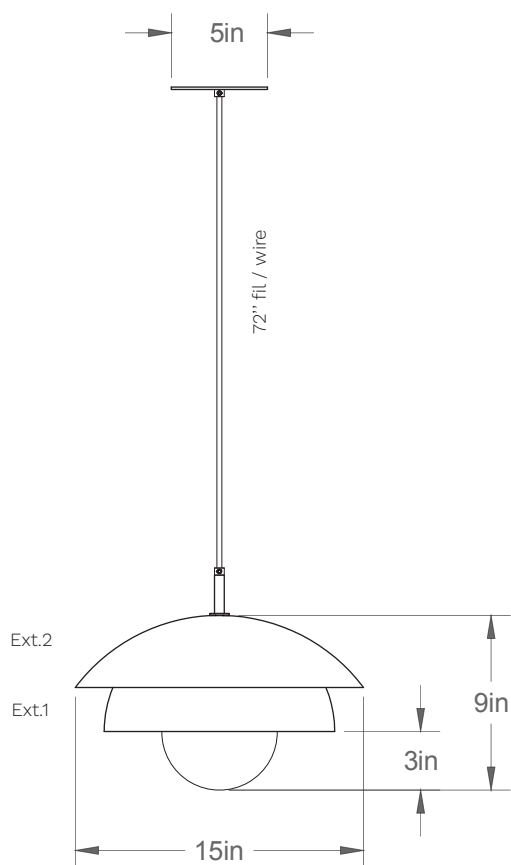

Finlandaise 1506-LA00

Type: Suspension/Pendant

Matériaux/Materials: Aluminium powder coat •
Verre/Glass

Specifications: E26 base LED, 120 volts,
dimmable Poids/Weight: 7 lb.

Garantie/Warranty: 5 ans/years

Certification: US

Usage intérieur seulement/Indoor use only

Lien 3D/link: [Cliquez ici/Click here](#)

[Select colors & finishes - Click here >](#)

Pour tous les fichiers 3D, incluant CAD, Revit et IES, visitez le www.luminaireauthentik.com / For 3D drawings of all products, including CAD, Revit and IES files, please visit www.luminaireauthentik.com

Avant/Front