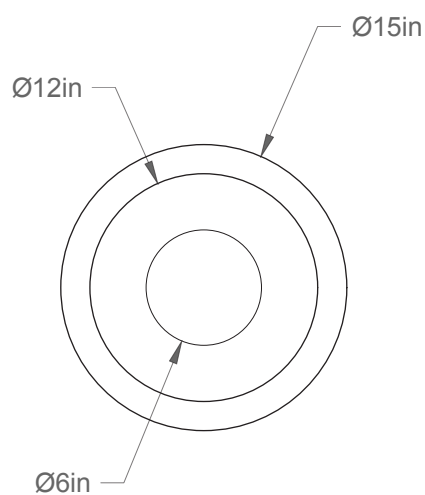

## Finlandaise 1506-LA00

Type: Suspension/Pendant

Matériaux/Materials: Aluminium powder coat •  
Verre/Glass

Specifications: E26 base LED, 120 volts,  
dimmable Poids/Weight: 7 lb.

Garantie/Warranty: 5 ans/years

Avant/Front

Dessus/Top