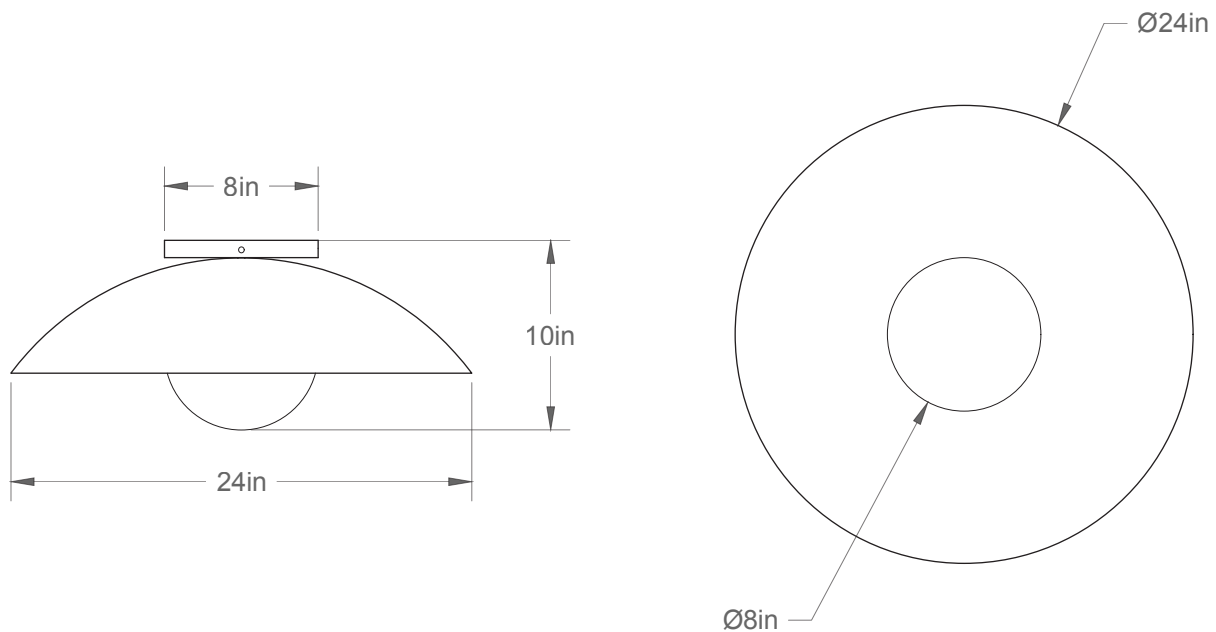

Poids/Weight: 10 lb.

Garantie/Warranty: 5 ans/years

Certification: 

Usage intérieur seulement/Indoor use only

Lien 3D/link: [Cliquez ici/Click here](#)

Pour tous les fichiers 3D, incluant CAD, Revit et IES,  
visitez le [www.luminaireauthentik.com](http://www.luminaireauthentik.com) / For 3D drawings of all products,  
including CAD, Revit and IES files, please visit [www.luminaireauthentik.com](http://www.luminaireauthentik.com)