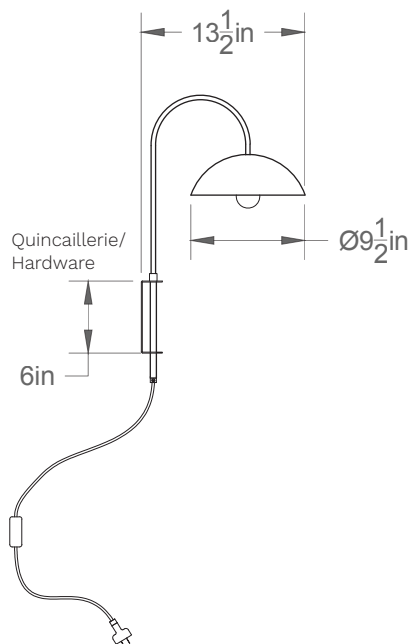

Dune 09-LA66

Type: Murale/Wallmount

Matériaux/Materials: Aluminium powder coat

Specifications: E26 base LED, 120 volts, dimmable

Ampoule/Bulb: Tala Sphere I 3.8 Watt • 220 Lumens • 2000K to 2800K Dim to warm

Poids/Weight: 5 lb.

Garantie/Warranty: 5 ans/years

Certification: 

Usage intérieur seulement/Indoor use only

Lien 3D/link: [Cliquez ici/Click here](#)

Pour tous les fichiers 3D, incluant CAD, Revit et IES, visitez le www.luminaireauthentik.com / For 3D drawings of all products, including CAD, Revit and IES files, please visit www.luminaireauthentik.com