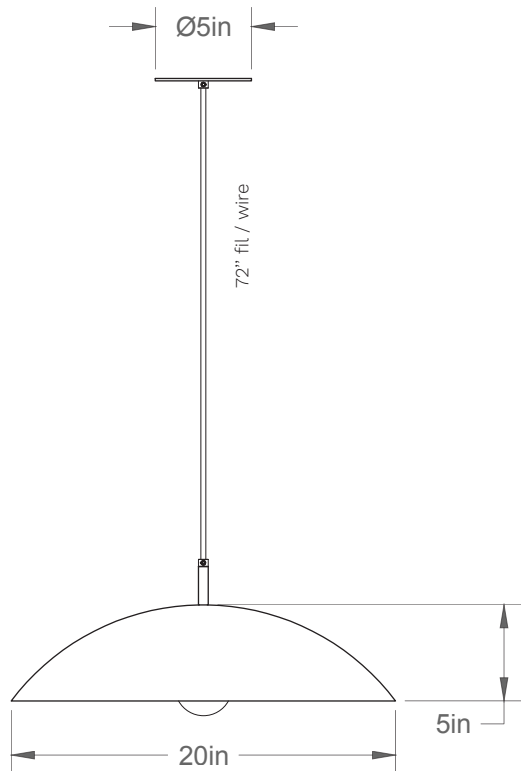

Dune 20-LA00-L

Type: Suspension/Pendant

Matériaux/Materials: Aluminium powder coat

Specifications: E26 base LED, 120 volts, dimmable

Ampoule/Bulb: Tala Sphere II 6 Watt • 480 Lumens • 2000K to 2800K Dim to warm

Poids/Weight: 5 lb.

Garantie/Warranty: 5 ans/years

Certification: 

Usage intérieur seulement/Indoor use only

Lien 3D/link: [Cliquez ici/Click here](#)

Pour tous les fichiers 3D, incluant CAD, Revit et IES, visitez le www.luminaireauthentik.com / For 3D drawings of all products, including CAD, Revit and IES files, please visit www.luminaireauthentik.com