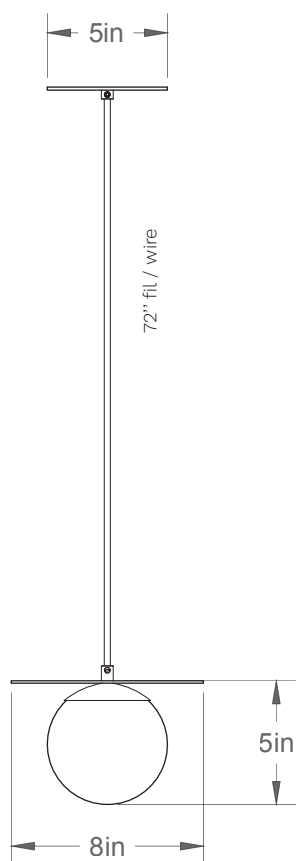

Krema 0805-LA00

Type: Suspension/Pendant

Matériaux/Materials: Aluminium powder coat •
Verre/Glass

Specifications: E26 base LED, 120 volts, dimmable

Poids/Weight: 3 lb.

Garantie/Warranty: 5 ans/years

Certification: US

Usage intérieur seulement/Indoor use only

Lien 3D/link: [Cliquez ici/Click here](#)

[Select colors & finishes - Click here >](#)

Pour tous les fichiers 3D, incluant CAD, Revit et IES, visitez le www.luminaireauthentik.com / For 3D drawings of all products, including CAD, Revit and IES files, please visit www.luminaireauthentik.com

Avant/Front