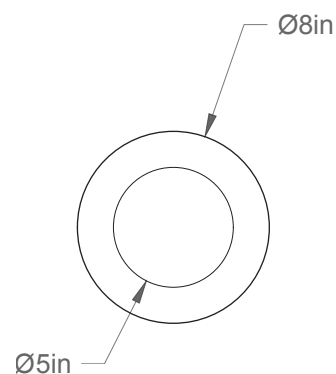

Dessus/Top