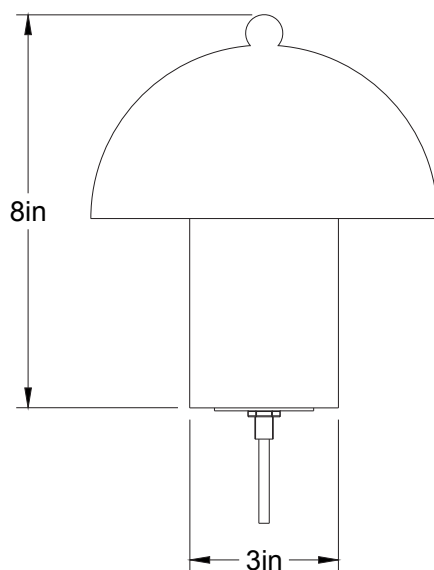

Poids/Weight: 5 lb.

Garantie/Warranty: 5 ans/years

Certification: 

Usage intérieur seulement/Indoor use only

Lien 3D/link: <https://a360.co/4al2FeY>

Pour tous les fichiers 3D, incluant CAD, Revit et IES, visitez le www.luminaireauthentik.com / For 3D drawings of all products, including CAD, Revit and IES files, please visit www.luminaireauthentik.com