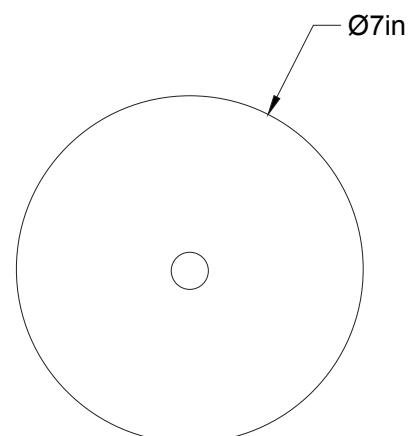

Onyx Mini moon-LA105

Type : Applique/Flushmount

Matériaux/Materials: Onyx

Veillez noter que chaque pièce de pierre naturelle est unique et il peut y avoir une variance dans la couleur/Please Note that each piece of natural stone is unique and there may be a variance in the colour.

Poids/Weight: 5 lb.

Garantie/Warranty: 5 ans/years

Certification:

Usage intérieur seulement/Indoor use only

Lien 3D/link: <https://a360.co/4al2FeY>

Pour tous les fichiers 3D, incluant CAD, Revit et IES, visitez le www.luminaireauthentik.com / For 3D drawings of all products, including CAD, Revit and IES files, please visit www.luminaireauthentik.com

Avant/Front

Side/Côté